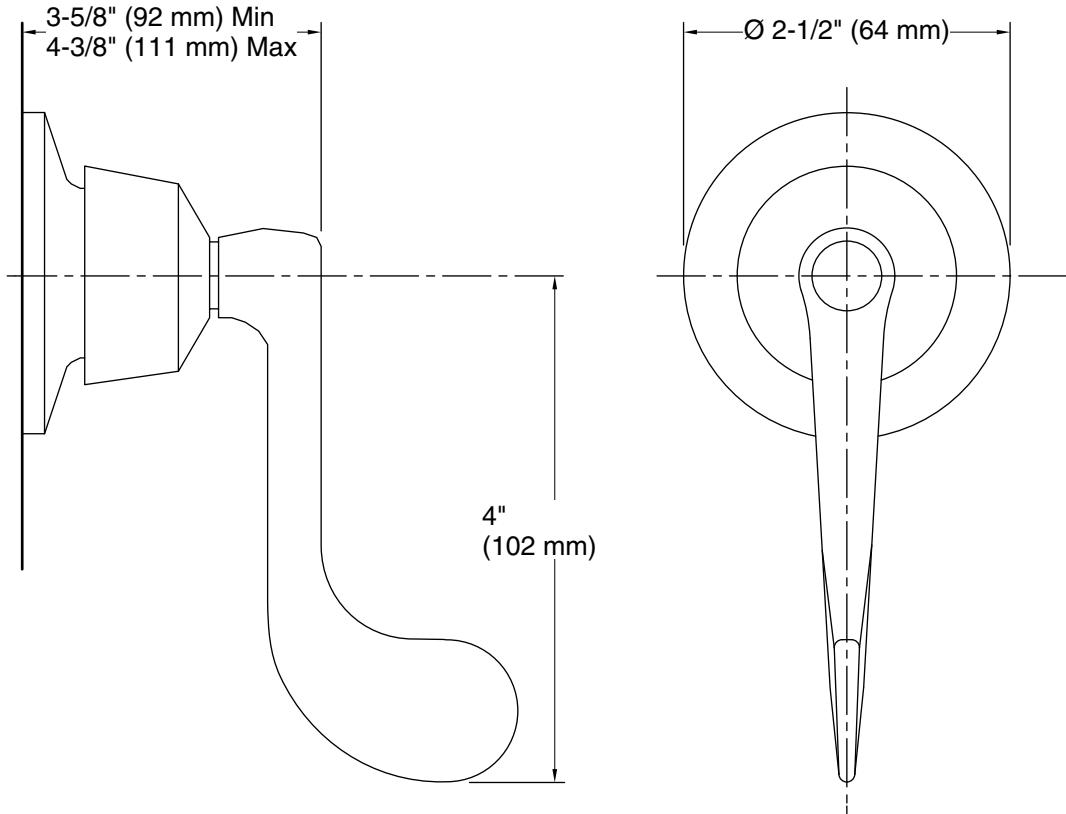

Features

- For 8" (203 mm) centers.
- Wristblade handle style option.

Material

- Brass.

Required Products/Accessories

K-302-K 1/2" Ceramic In-Wall Valve System

Recommended Products/Accessories

K-23723 Faucet cleaner

Optional Products/Accessories

56373 Deep Rough-in Kit

Codes/Standards

ASME A112.18.1/CSA B125.1

KOHLER® Faucet Lifetime Limited Warranty

See website for detailed warranty information.

Available Colors/Finishes

Color tiles intended for reference only.

Color	Code	Description
-------	------	-------------

	CP	Polished Chrome
---	----	-----------------

Technical Information

All product dimensions are nominal.

Notes

Install this product according to the installation instructions.